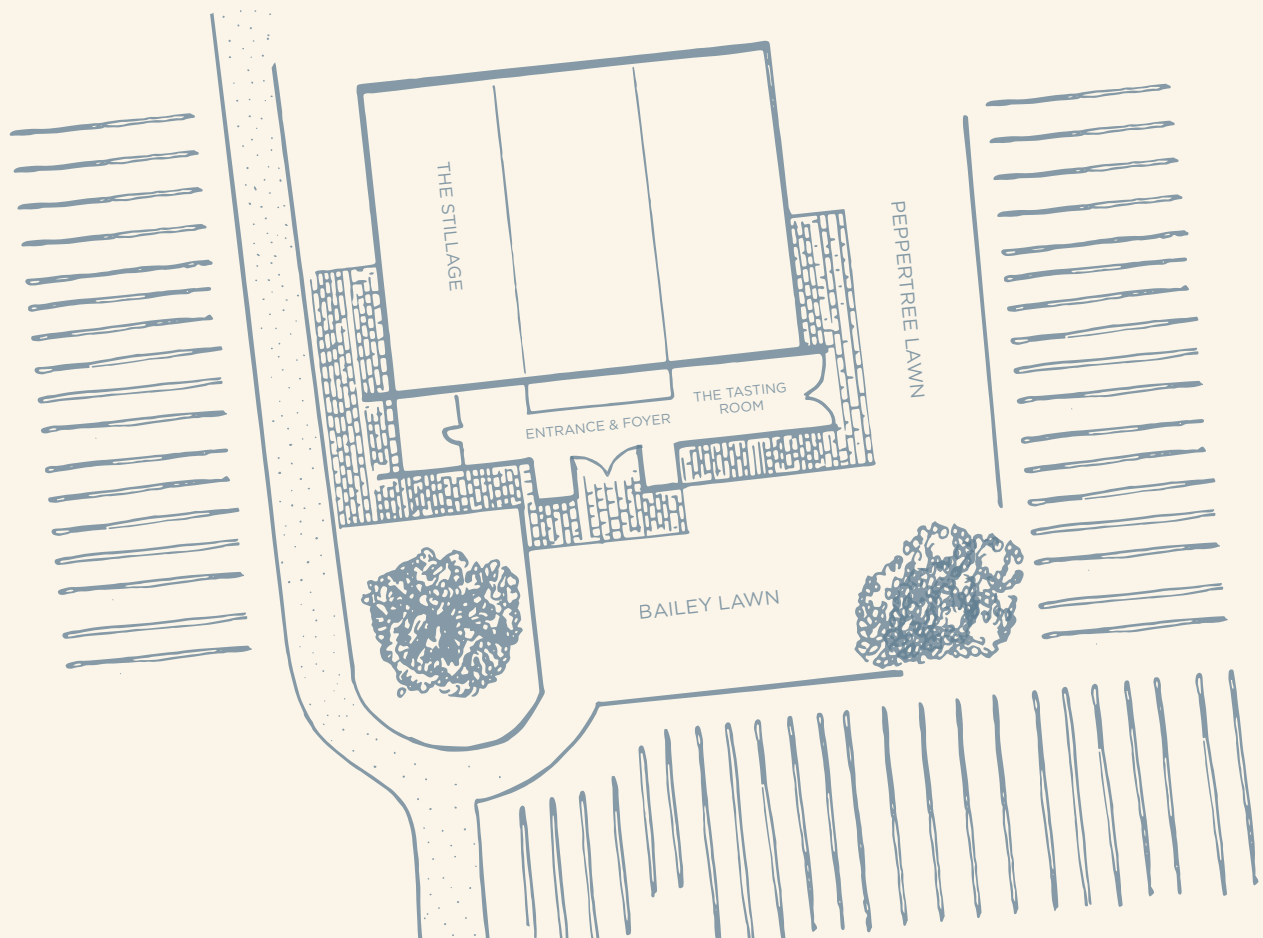

THE STILLAGE

Our newly renovated Stillage combines history and heritage with modern convenience, returning the estate's barrel hall to its former glory. With high ceilings, locally hewn limestone walls and ironbark floor, the space is filled with history and offers the perfect canvas on which to bring your wedding to life.

The space is fully climate controlled and is suitable for winter and summer events.

Seated capacity | 140 people
Standing capacity | 250 people

TASTING ROOM

Our intimate Tasting Room is furnished with a wood fire and floor to ceiling windows that look out onto the lawns and vines beyond. Ideal for a smaller wedding or a space to enjoy canapes and sparkling before a sit-down dinner and dancing in the Stillage.

Seated capacity | 30 people
Standing capacity | 50 people

THE LAWNS

Wrapping around the cellar door, the east facing Bailey Lawn and the north facing Pepper Tree Lawn look out over the vines of our Abbey Vineyard. The lawns are a relaxing oasis, and picture perfect for outdoor ceremonies.

Our venue has full disability access and the integrated spaces offer enough flexibility indoors to cater to waterproof plans if the weather demands it.